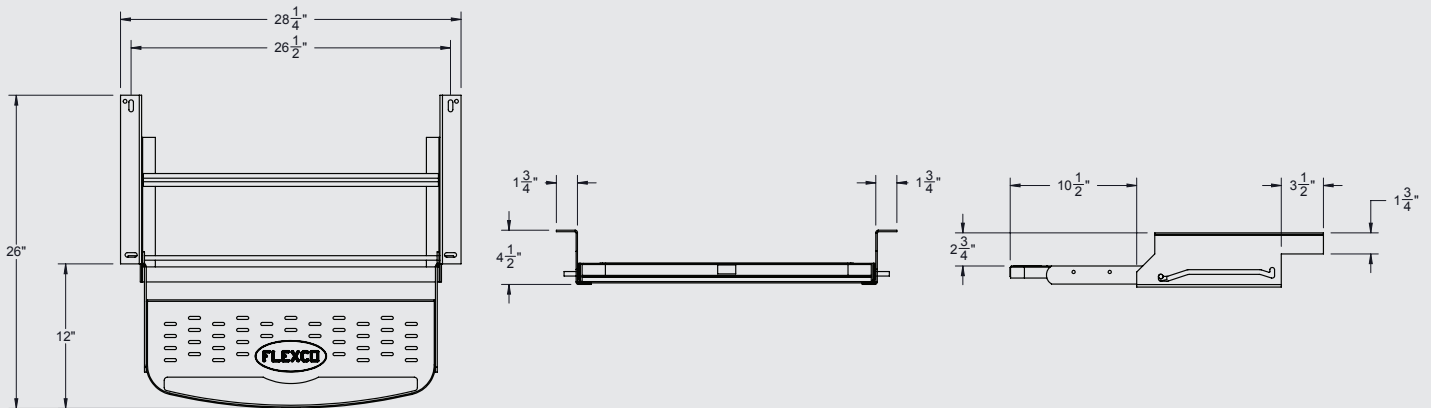

INSTALLATION INSTRUCTIONS

Manual Step by Flexco

SMFP-1200

The Flexco Products manual step sold by Stromberg Carlson is sturdy and reliable, designed with a 300-lb weight capacity.

Flexco Low Profile Wide Single Step

Specifications

- Replaces any step on the market
- Platform width 24"
- Platform low profile rise 2-3/4"
- Extremely sturdy
- Step supports 300 lb
- Made in the USA

Replacement Part

SM-03T Tread Tape

MODEL SMFP-1200 LOW PROFILE WIDE SINGLE STEP